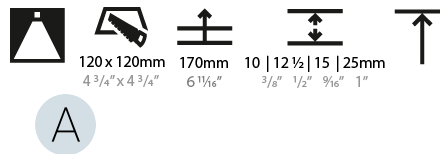

PHYSICAL

Shape: Square
Length (mm): 106
Length (in): 4 ³/₁₆
Width (mm): 106
Width (in): 4 ³/₁₆
Height (mm): 150
Height (in): 5 ⁷/₈
Ceiling Thickness (mm): 10 / 12.5 / 15 / 25
Ceiling Thickness (in): 3/8 or 1/2 or 9/16 or 1
Min. Recessing Depth (mm): 170
Min. Recessing Depth (in): 6 ¹¹/₁₆
Light Distribution: Downlight
Weight (kg): 0.769
Weight (lbs): 1.69
Fixture Finish: SSR / BKV / CWI / CRY / HAB / UFT / ITA / RUA / FTG / MYG / LOD / PUS / FRO / FUP / KIA / POP / BLS / SPG / MEY / GOH / GUM / CHC / COM / ABZ / JAG / OBR / MOS / ROR
Fixture Material: Aluminum Die Cast
Cut-out Measurements: 120mm / 4 3/4" x 120mm / 4 3/4"
Upon Request: Unique Ceiling Thickness

ELECTRICAL

Lamp Type: LED (Zhaga Standard)
Input Wattage (W): 16.5
Total Output Wattage (W): 14.7
Dimming: Dali Dimming
Driver Included: No
Driver Location: Recessed Housing
Driver Type: Constant Current - 120Vac
Driver Class: Class 2
Housing: See Components
Input Voltage (V): 120
Constant Current (MA): 350

LED

Number of LEDs: 1
Max. Delivered Lumen (lm): 770
Nominal Lumen (lm): 1140
CRI: >90 CRI
Lamp Life (hrs): 50000
Upon Request: RGB-W Tunable White Special Color Temperature Special LED

OPTICAL

Reflector*: 20 / 40 / 60
Upon Request: Special Beam Angles

RATINGS AND CERTIFICATIONS

Certified By: Certified for North American Standards

IP rating: IP20
Zaneen Company Inc. © 2024, T 1800-388-3382, F 416-247-9319, www.zaneen.com