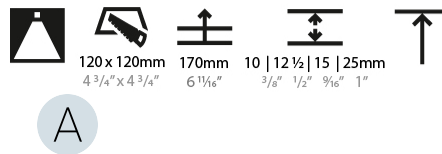

ELECTRICAL

Lamp Type: LED (Zhaga Standard)
Input Wattage (W): 16.5
Total Output Wattage (W): 14.7
Dimming: Dali Dimming
Driver Included: No
Driver Location: Recessed Housing
Driver Type: Constant Current - 120Vac
Driver Class: Class 2
Housing: See Components
Input Voltage (V): 120
Constant Current (MA): 350

LED

Number of LEDs: 1
Color Temperature (°K): Warm Dim
Max. Delivered Lumen (lm): 770
Nominal Lumen (lm): 1140
CRI: >90 CRI
Lamp Life (hrs): 50000
Upon Request: RGB-W Tunable White Special Color Temperature Special LED

OPTICAL

Reflector: 20 / 40 / 60
Upon Request: Special Beam Angles

RATINGS AND CERTIFICATIONS

Zaneen Group, Inc. 6260 Folsom Blvd, Suite 3382, F 416-247-9319, www.zaneen.com

Certified By: Certified for North American Standards
In a constant effort to supply the best product, we reserve the right to change specifications or materials without notice. The most recent specification sheets are found at zaneen.com